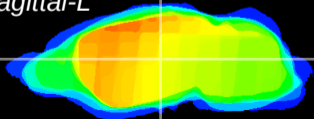

Coronal

Sagittal-R

Sagittal-L

ViBrism: CX02416
Horizontal

VPM/VPL