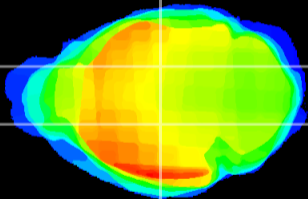

Coronal

Sagittal-R

Sagittal-L

ViBrism: CX02416
Horizontal

VPM/VPL