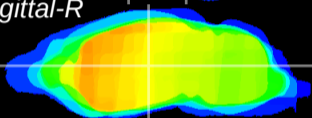

Coronal

Sagittal-R

Sagittal-L

ViBrism: CX02416
Horizontal

VPM/VPL