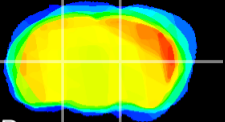

Coronal

Sagittal-R

Sagittal-L

ViBrism: CX02416
Horizontal

VPM/VPL