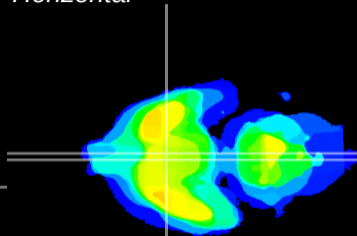

Coronal

Sagittal-R

Sagittal-L

ViBrism: CX02419
Horizontal

SCN