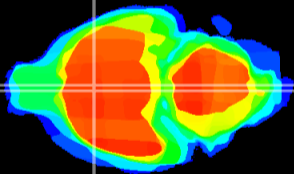

Coronal

Sagittal-R

Sagittal-L

ViBriSM: CX02436  
Horizontal

MPA