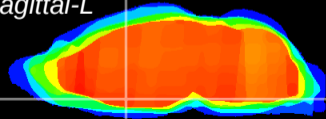

Coronal

Sagittal-R

Sagittal-L

ViBriSM: CX02436  
Horizontal

MPA