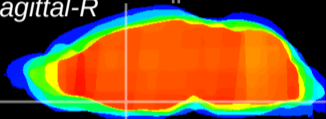

Coronal

Sagittal-R

Sagittal-L

ViBriSM: CX02436  
Horizontal

MPA