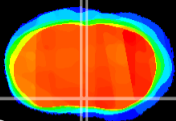

Coronal

Sagittal-R

Sagittal-L

ViBriSM: CX02436  
Horizontal

MPA