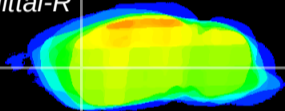

Coronal

Sagittal-R

Sagittal-L

ViBrism: CX02526
Horizontal

CPU lateral