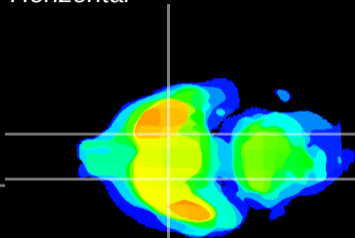

Coronal

Sagittal-R

Sagittal-L

ViBriSM: CX02565
Horizontal

S0