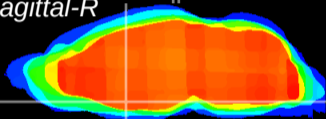

Coronal

Sagittal-R

Sagittal-L

ViBrism: CX02572
Horizontal

MPA