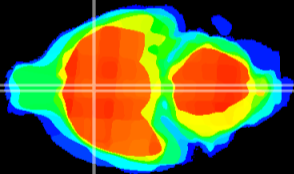

Coronal

Sagittal-R

Sagittal-L

ViBrism: CX02572
Horizontal

MPA