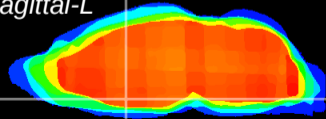

Coronal

Sagittal-R

Sagittal-L

ViBrism: CX02572
Horizontal

MPA