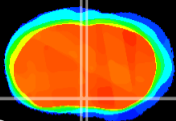

Coronal

Sagittal-R

Sagittal-L

ViBrism: CX02572
Horizontal

MPA