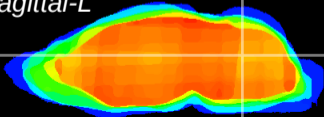

*Coronal*

*Sagittal-R*

*Sagittal-L*

ViBrism: CX02633  
*Horizontal*

Cb nucleus