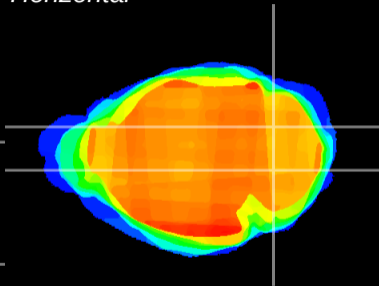

*Coronal*

*Sagittal-R*

*Sagittal-L*

ViBrism: CX02633  
*Horizontal*

Cb nucleus