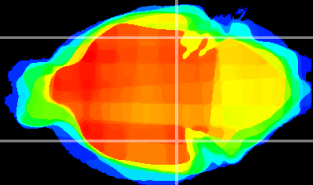

Coronal

Sagittal-R

Sagittal-L

ViBrisM: CX02693
Horizontal

ventral S