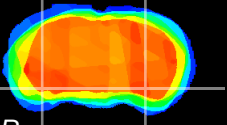

Coronal

Sagittal-R

Sagittal-L

ViBrisM: CX02693
Horizontal

ventral S