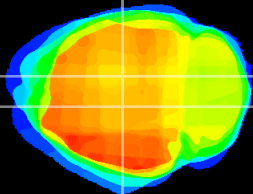

Coronal

Sagittal-R

Sagittal-L

ViBrism: CX02756
Horizontal

DG