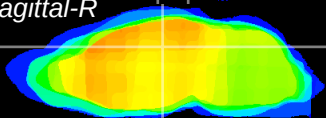

Coronal

Sagittal-R

Sagittal-L

ViBrism: CX02756
Horizontal

DG