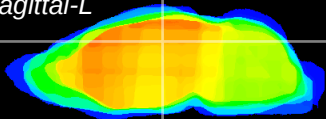

Coronal

Sagittal-R

Sagittal-L

ViBrism: CX02756
Horizontal

DG