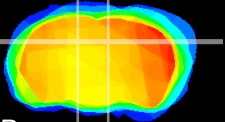

Coronal

Sagittal-R

Sagittal-L

ViBrism: CX02756
Horizontal

DG