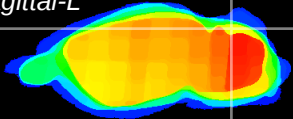

Coronal

Sagittal-R

Sagittal-L

ViBrism: CX02812
Horizontal

Cb lobe