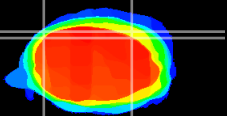

Coronal

Sagittal-R

Sagittal-L

ViBrism: CX02812
Horizontal

Cb lobe