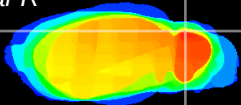

Coronal

Sagittal-R

Sagittal-L

ViBrism: CX02812
Horizontal

Cb lobe