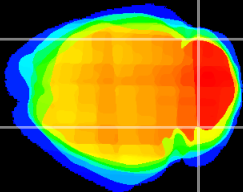

Coronal

Sagittal-R

Sagittal-L

ViBrism: CX02812
Horizontal

Cb lobe