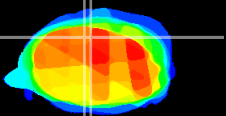

Coronal

Sagittal-R

Sagittal-L

ViBrism: CX02867  
Horizontal

Cb vermis