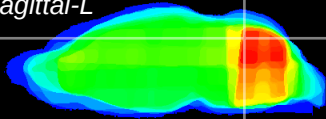

Coronal

Sagittal-R

Sagittal-L

ViBrism: CX02867  
Horizontal

Cb vermis