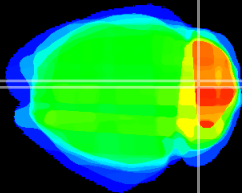

Coronal

Sagittal-R

Sagittal-L

ViBrism: CX02867  
Horizontal

Cb vermis