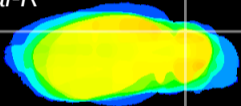

Coronal

Sagittal-R

Sagittal-L

ViBrism: CX02894
Horizontal

Cb lobe