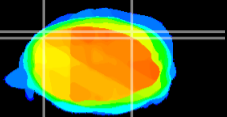

Coronal

Sagittal-R

Sagittal-L

ViBrism: CX02894
Horizontal

Cb lobe