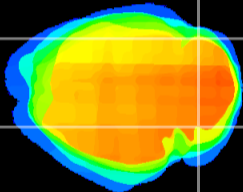

Coronal

Sagittal-R

Sagittal-L

ViBrism: CX02894
Horizontal

Cb lobe