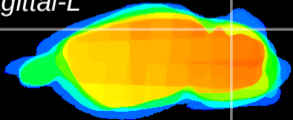

Coronal

Sagittal-R

Sagittal-L

ViBrism: CX02894
Horizontal

Cb lobe