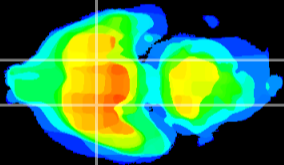

Coronal

Sagittal-R

Sagittal-L

ViBrism: CX02925
Horizontal

S0