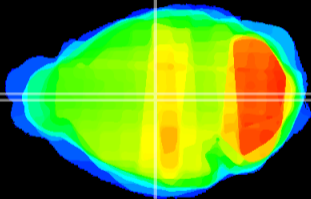

Coronal

Sagittal-R

Sagittal-L

ViBrism: CX02945
Horizontal

MD