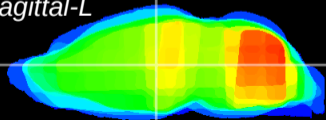

Coronal

Sagittal-R

Sagittal-L

ViBrism: CX02945
Horizontal

MD