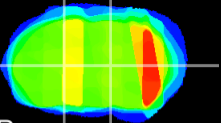

Coronal

Sagittal-R

Sagittal-L

ViBriSm: CX03005
Horizontal

VA/VL