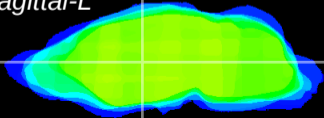

Coronal

Sagittal-R

Sagittal-L

ViBriSm: CX03005
Horizontal

VA/VL