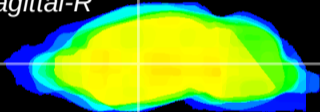

Coronal

Sagittal-R

Sagittal-L

ViBriSm: CX03005
Horizontal

VA/VL