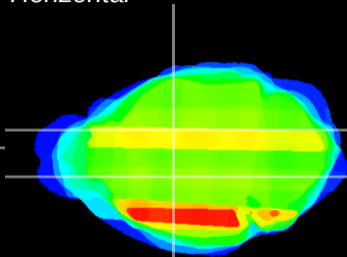

Coronal

Sagittal-R

Sagittal-L

ViBriSm: CX03005
Horizontal

VA/VL