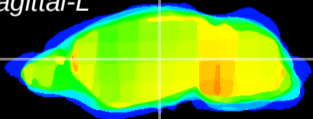

Coronal

Sagittal-R

Sagittal-L

ViBrism: CX03021
Horizontal

VPM/VPL