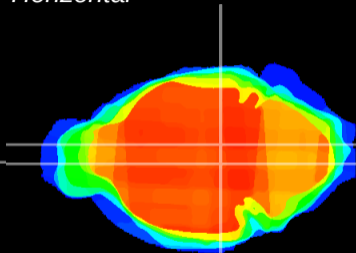

Coronal

Sagittal-R

Sagittal-L

ViBrism: CX03075  
Horizontal

VTA