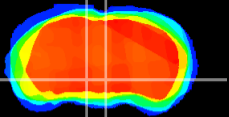

Coronal

Sagittal-R

Sagittal-L

ViBrism: CX03075  
Horizontal

VTA