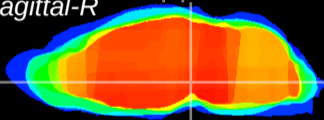

Coronal

Sagittal-R

Sagittal-L

ViBrism: CX03075  
Horizontal

VTA