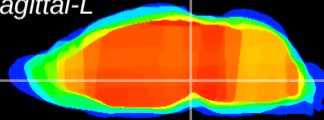

Coronal

Sagittal-R

Sagittal-L

ViBrism: CX03075  
Horizontal

VTA