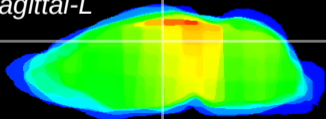

Coronal

Sagittal-R

Sagittal-L

ViBrism: CX03104
Horizontal

DG