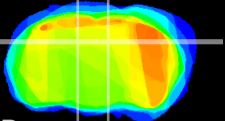

Coronal

Sagittal-R

Sagittal-L

ViBrism: CX03104
Horizontal

DG