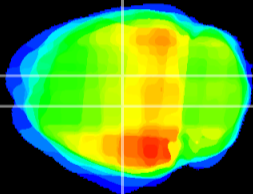

Coronal

Sagittal-R

Sagittal-L

ViBrism: CX03104
Horizontal

DG