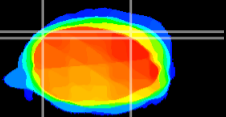

Coronal

Sagittal-R

Sagittal-L

ViBrism: CX03113
Horizontal

Cb lobe