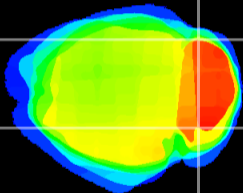

Coronal

Sagittal-R

Sagittal-L

ViBrism: CX03113
Horizontal

Cb lobe