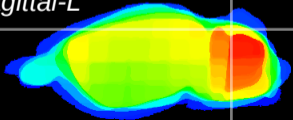

Coronal

Sagittal-R

Sagittal-L

ViBrism: CX03113
Horizontal

Cb lobe