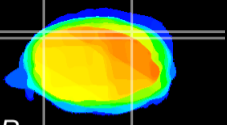

Coronal

Sagittal-R

Sagittal-L

ViBrism: CX03118
Horizontal

Cb lobe