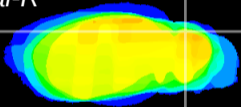

Coronal

Sagittal-R

Sagittal-L

ViBrism: CX03118
Horizontal

Cb lobe