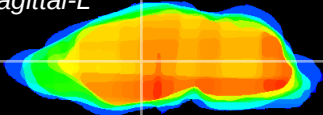

Coronal

Sagittal-R

Sagittal-L

ViBrism: CX03212
Horizontal

VA/VL