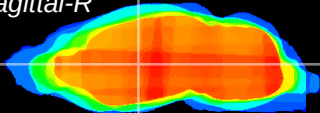

Coronal

Sagittal-R

Sagittal-L

ViBrism: CX03212
Horizontal

VA/VL