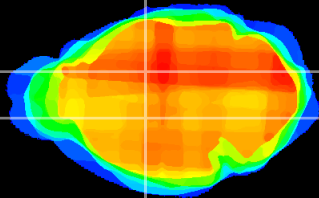

Coronal

Sagittal-R

Sagittal-L

ViBrism: CX03212
Horizontal

VA/VL