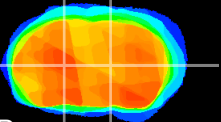

Coronal

Sagittal-R

Sagittal-L

ViBrism: CX03212
Horizontal

VA/VL