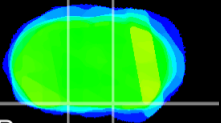

Coronal

Sagittal-R

Sagittal-L

ViBrism: CX03214
Horizontal

S0