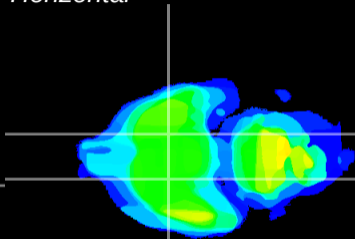

Coronal

Sagittal-R

Sagittal-L

ViBrism: CX03214
Horizontal

S0