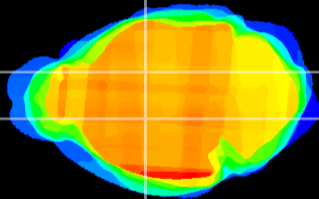

Coronal

Sagittal-R

Sagittal-L

ViBrism: CX03218
Horizontal

VA/VL