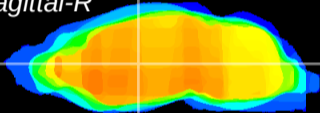

Coronal

Sagittal-R

Sagittal-L

ViBrism: CX03218
Horizontal

VA/VL