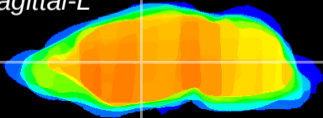

Coronal

Sagittal-R

Sagittal-L

ViBrism: CX03218
Horizontal

VA/VL