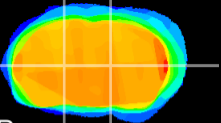

Coronal

Sagittal-R

Sagittal-L

ViBrism: CX03218
Horizontal

VA/VL