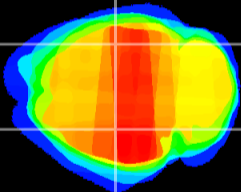

Coronal

Sagittal-R

Sagittal-L

ViBrism: CX03230
Horizontal

CA2/CA3