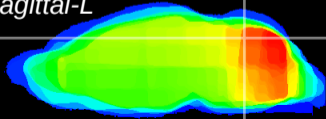

Coronal

Sagittal-R

Sagittal-L

ViBrism: CX03280  
Horizontal

Cb vermis