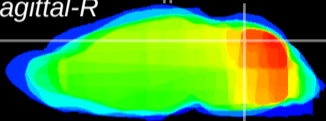

Coronal

Sagittal-R

Sagittal-L

ViBrism: CX03280  
Horizontal

Cb vermis