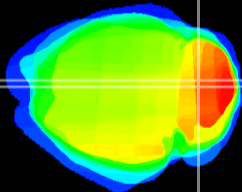

Coronal

Sagittal-R

Sagittal-L

ViBrism: CX03280  
Horizontal

Cb vermis