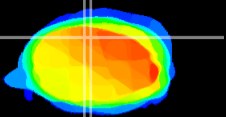

Coronal

Sagittal-R

Sagittal-L

ViBrism: CX03280  
Horizontal

Cb vermis