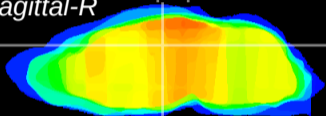

Coronal

Sagittal-R

Sagittal-L

ViBrism: CX03395
Horizontal

DG