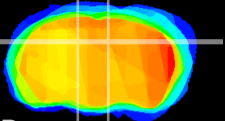

Coronal

Sagittal-R

Sagittal-L

ViBrism: CX03395
Horizontal

DG