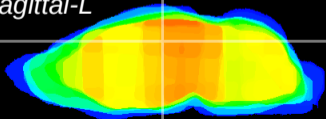

Coronal

Sagittal-R

Sagittal-L

ViBrism: CX03395
Horizontal

DG