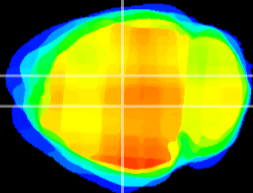

Coronal

Sagittal-R

Sagittal-L

ViBrism: CX03395
Horizontal

DG