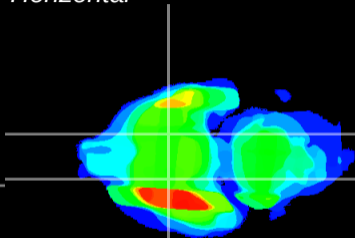

Coronal

Sagittal-R

Sagittal-L

ViBrism: CX03500
Horizontal

S0