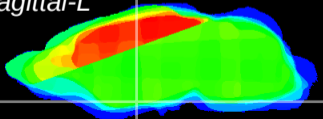

Coronal

Sagittal-R

Sagittal-L

ViBrism: CX03500
Horizontal

S0