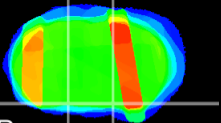

Coronal

Sagittal-R

Sagittal-L

ViBrism: CX03500
Horizontal

S0