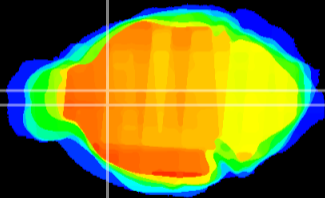

Coronal

Sagittal-R

Sagittal-L

ViBrism: CX03519
Horizontal

LS