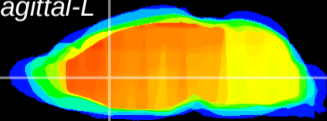

Coronal

Sagittal-R

Sagittal-L

ViBrism: CX03519
Horizontal

LS