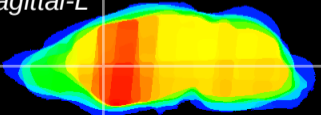

Coronal

Sagittal-R

Sagittal-L

ViBrisM: CX03535
Horizontal

CPU medial