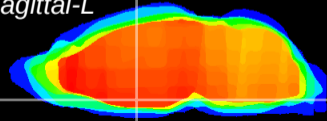

Coronal

Sagittal-R

Sagittal-L

ViBrisM: CX03580  
Horizontal

SPa ventral