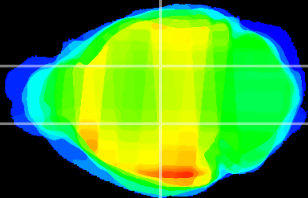

Coronal

Sagittal-R

Sagittal-L

ViBrism: CX03624
Horizontal

VPM/VPL