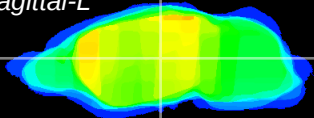

Coronal

Sagittal-R

Sagittal-L

ViBrism: CX03624
Horizontal

VPM/VPL