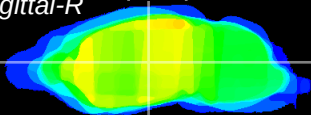

Coronal

Sagittal-R

Sagittal-L

ViBrism: CX03624
Horizontal

VPM/VPL