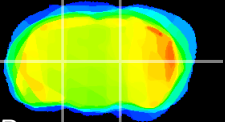

Coronal

Sagittal-R

Sagittal-L

ViBrism: CX03624
Horizontal

VPM/VPL