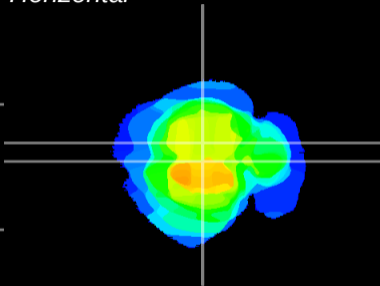

Coronal

Sagittal-R

Sagittal-L

ViBrism: CX03656
Horizontal

RS