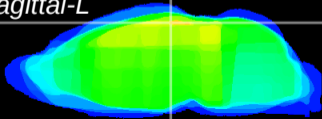

Coronal

Sagittal-R

Sagittal-L

ViBrism: CX03656
Horizontal

RS