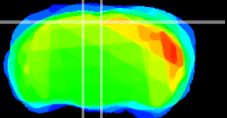

Coronal

Sagittal-R

Sagittal-L

ViBrism: CX03656
Horizontal

RS