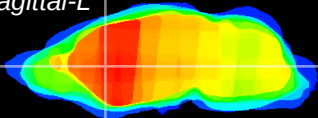

Coronal

Sagittal-R

Sagittal-L

ViBrisM: CX03661
Horizontal

CPu medial