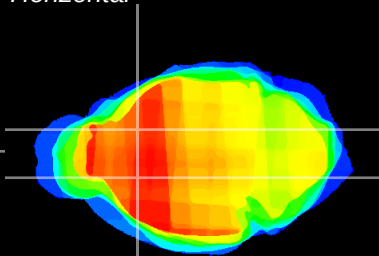

Coronal

Sagittal-R

Sagittal-L

ViBrisM: CX03661
Horizontal

CPu medial