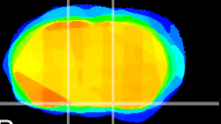

Coronal

Sagittal-R

Sagittal-L

ViBrism: CX03735
Horizontal

S0