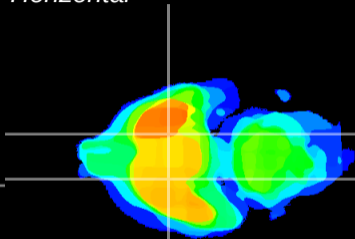

Coronal

Sagittal-R

Sagittal-L

ViBrism: CX03735
Horizontal

S0