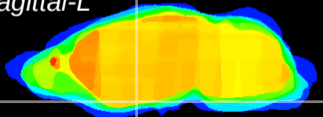

Coronal

Sagittal-R

Sagittal-L

ViBrism: CX03735
Horizontal

S0