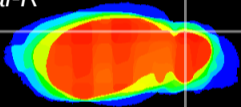

Coronal

Sagittal-R

Sagittal-L

ViBrism: CX03783
Horizontal

Cb lobe