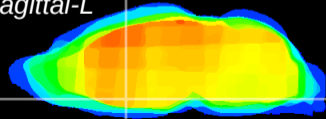

Coronal

Sagittal-R

Sagittal-L

ViBriSM: CX03784
Horizontal

MPA