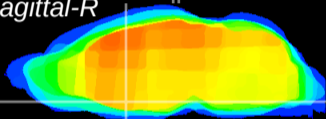

Coronal

Sagittal-R

Sagittal-L

ViBriSM: CX03784
Horizontal

MPA