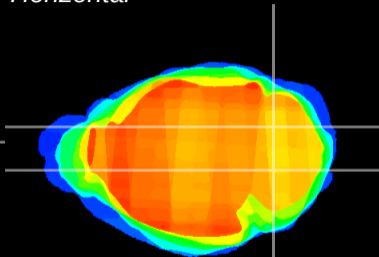

Coronal

Sagittal-R

Sagittal-L

ViBrism: CX03785  
Horizontal

Cb nucleus