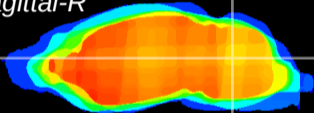

Coronal

Sagittal-R

Sagittal-L

ViBrism: CX03785  
Horizontal

Cb nucleus