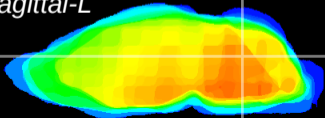

Coronal

Sagittal-R

Sagittal-L

ViBrism: CX03795
Horizontal

Cb nucleus