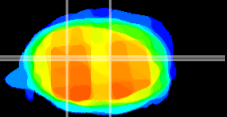

Coronal

Sagittal-R

Sagittal-L

ViBrism: CX03795
Horizontal

Cb nucleus