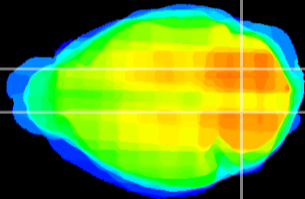

Coronal

Sagittal-R

Sagittal-L

ViBrism: CX03795
Horizontal

Cb nucleus