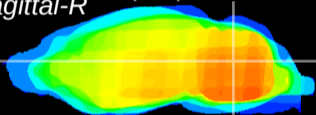

Coronal

Sagittal-R

Sagittal-L

ViBrism: CX03795
Horizontal

Cb nucleus