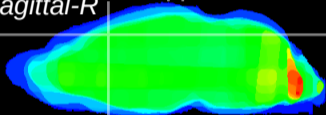

Coronal

Sagittal-R

Sagittal-L

ViBrism: CX03840
Horizontal

Cx motor