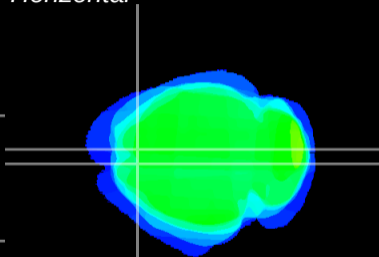

Coronal

Sagittal-R

Sagittal-L

ViBrism: CX03840
Horizontal

Cx motor