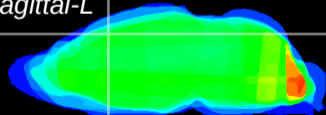

Coronal

Sagittal-R

Sagittal-L

ViBrism: CX03840
Horizontal

Cx motor