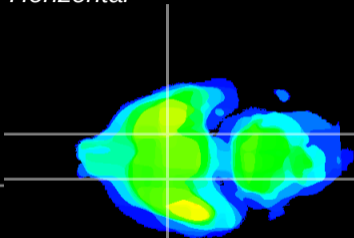

Coronal

Sagittal-R

Sagittal-L

ViBrism: CX03882
Horizontal

S0