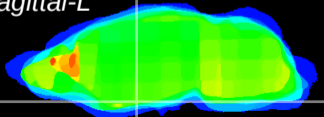

Coronal

Sagittal-R

Sagittal-L

ViBrism: CX03882
Horizontal

S0