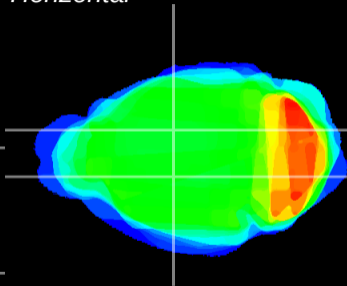

Coronal

Sagittal-R

Sagittal-L

ViBrism: CX03918
Horizontal

VA/VL