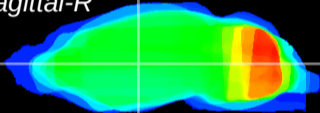

Coronal

Sagittal-R

Sagittal-L

ViBrism: CX03918
Horizontal

VA/VL