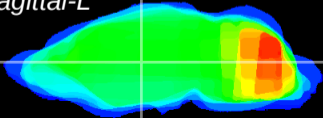

Coronal

Sagittal-R

Sagittal-L

ViBrism: CX03918
Horizontal

VA/VL