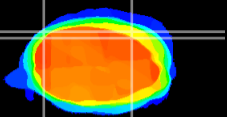

Coronal

Sagittal-R

Sagittal-L

ViBrism: CX03924
Horizontal

Cb lobe