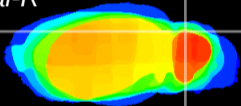

Coronal

Sagittal-R

Sagittal-L

ViBrism: CX03924
Horizontal

Cb lobe