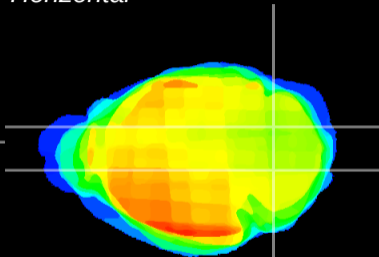

Coronal

Sagittal-R

Sagittal-L

ViBrism: CX03954
Horizontal

Cb nucleus