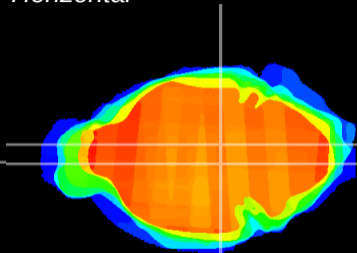

Coronal

Sagittal-R

Sagittal-L

ViBrism: CX04119
Horizontal

VTA