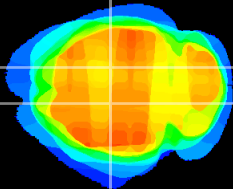

Coronal

Sagittal-R

Sagittal-L

ViBrism: CX04141
Horizontal

CA1