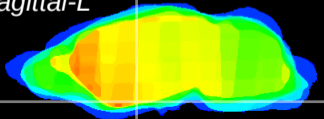

Coronal

Sagittal-R

Sagittal-L

ViBrism: CX04182
Horizontal

S0