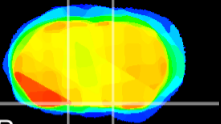

Coronal

Sagittal-R

Sagittal-L

ViBrism: CX04182
Horizontal

S0