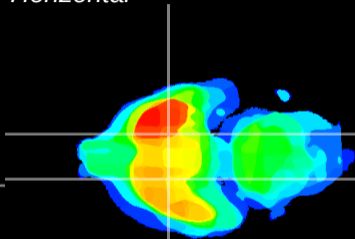

Coronal

Sagittal-R

Sagittal-L

ViBrism: CX04182
Horizontal

S0