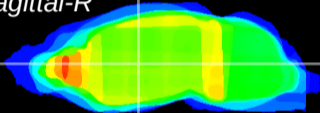

Coronal

Sagittal-R

Sagittal-L

ViBrism: CX04221
Horizontal

VA/VL