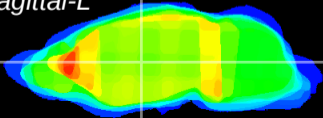

Coronal

Sagittal-R

Sagittal-L

ViBrism: CX04221
Horizontal

VA/VL