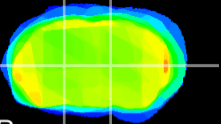

Coronal

Sagittal-R

Sagittal-L

ViBrism: CX04221
Horizontal

VA/VL