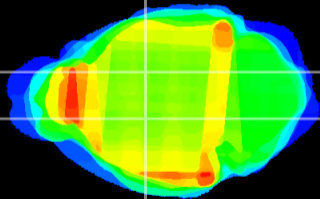

Coronal

Sagittal-R

Sagittal-L

ViBrism: CX04221
Horizontal

VA/VL