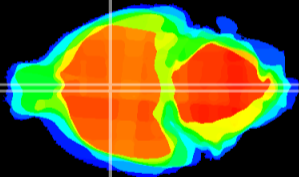

Coronal

Sagittal-R

Sagittal-L

ViBriSM: CX04445
Horizontal

SPa dorsal