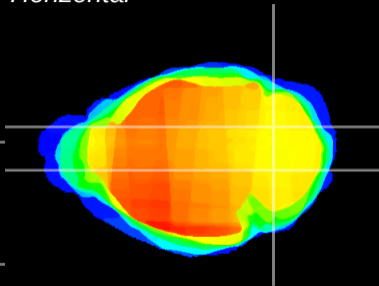

*Coronal*

*Sagittal-R*

*Sagittal-L*

ViBrism: CX04483  
*Horizontal*

Cb nucleus