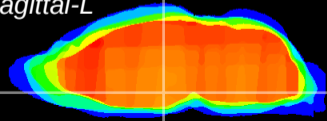

Coronal

Sagittal-R

Sagittal-L

ViBrism: CX04670
Horizontal

DM