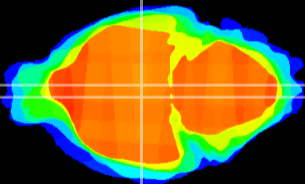

Coronal

Sagittal-R

Sagittal-L

ViBrism: CX04670
Horizontal

DM